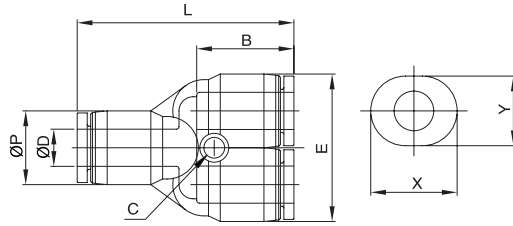

Compact One -Touch Fittings

PY-C

METRIC

MODEL	ØD	ØP	L	E	C	B	X	Y	OFFICE	WEIGHT(g)	BOX(EA)
PY 03C	3	7.6	26.8	15.2	3.2	11.1	9.2	7.2	2.4	4.0	100
PY 04C	4	8.7	28.0	17.4	3.2	11.8	10.4	8.2	3.0	3.0	100
PY 06C	6	10.8	30.8	21.6	3.2	12.9	12.4	10.2	4.0	5.0	100

106

Compact One-Touch Fittings

INCH

MODEL	ØD	ØP	L	E	C	B	X	Y	OFFICE	WEIGHT(g)	BOX(EA)
PY 1/8C	1/8	7.6	26.8	15.2	3.2	11.1	9.2	7.2	2.4	4.0	100
PY 5/32C	5/32	8.7	28.0	17.4	3.2	11.8	10.4	8.2	3.0	3.0	100
PY 1/4C	1/4	11.3	30.8	22.6	3.2	13.5	12.8	10.8	5.0	5.0	100