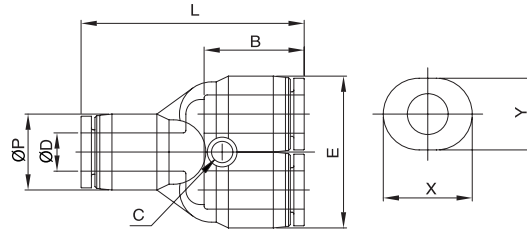

Compact One -Touch Fittings

PY-C

METRIC

MODEL	ØD	ØP	L	E	C	B	X	Y	OFFICE	WEIGHT(g)	BOX(EA)
PY 03C	3	7.6	26.8	15.2	3.2	11.1	9.2	7.2	2.4	4.0	100
PY 04C	4	8.7	28.0	17.4	3.2	11.8	10.4	8.2	3.0	3.0	100
PY 06C	6	10.8	30.8	21.6	3.2	12.9	12.4	10.2	4.0	5.0	100

106

Compact One-Touch Fittings

INCH

MODEL	ØD	ØP	L	E	C	B	X	Y	OFFICE	WEIGHT(g)	BOX(EA)
PY 1/8C	1/8	7.6	26.8	15.2	3.2	11.1	9.2	7.2	2.4	4.0	100
PY 5/32C	5/32	8.7	28.0	17.4	3.2	11.8	10.4	8.2	3.0	3.0	100
PY 1/4C	1/4	11.3	30.8	22.6	3.2	13.5	12.8	10.8	5.0	5.0	100