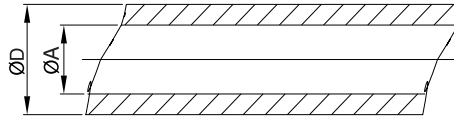

Polyurethane Tube

PU

Metric Size

| MODEL | ØD | ØA | M | BOX(EA) | COLOR CODE |
|---------|------|------|------|---------|------------|
| PU 0320 | 3.0 | 2.0 | 200M | 6 | |
| PU 0420 | 4.0 | 2.0 | 200M | 6 | WT-White |
| PU 0425 | 4.0 | 2.5 | 200M | 6 | BK-Black |
| PU 0640 | 6.0 | 4.0 | 100M | 6 | RD-Red |
| PU 0850 | 8.0 | 5.0 | 100M | 6 | BU-Blue |
| PU 0855 | 8.0 | 5.5 | 100M | 6 | YL-Yellow |
| PU 1065 | 10.0 | 6.5 | 100M | 3 | GR-Green |
| PU 1280 | 12.0 | 8.0 | 100M | 3 | CL-Clear |
| PU 1290 | 12.0 | 9.0 | 100M | 3 | SL-Silver |
| PU 1612 | 16.0 | 12.0 | 100M | 3 | |

Inch Size

| MODEL | ØD | ØA | M | BOX(EA) | COLOR CODE |
|---------|------|------|------|---------|------------|
| PU 1/8 | 1/8 | 2.0 | 200M | 6 | WT-White |
| PU 5/32 | 5/32 | 2.5 | 200M | 6 | BK-Black |
| PU 3/16 | 3/16 | 3.0 | 100M | 6 | RD-Red |
| PU 1/4 | 1/4 | 4.15 | 100M | 6 | BU-Blue |
| PU 5/16 | 5/16 | 5.0 | 100M | 3 | YL-Yellow |
| PU 3/8 | 3/8 | 6.0 | 100M | 3 | GR-Green |
| PU 1/2 | 1/2 | 8.5 | 100M | 3 | CL-Clear |
| | | | | | SL-Silver |