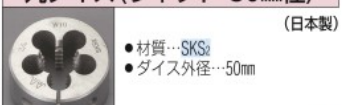

丸ダイス(ウィット・50mm径)