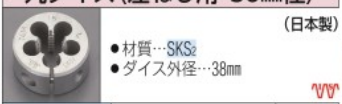

丸ダイス(100mm径)

●材質…SKS2  
●ダイス外径…100mm

Table with 3 columns: 品番, 呼び, 税抜価格. Lists various die models like EA829MM-55B to EA829MM-65B with their dimensions and prices.

丸ダイス(75mm径)

●材質…SKS2  
●ダイス外径…75mm

Table with 3 columns: 品番, 呼び, 税抜価格. Lists various die models like EA829MM-42 to EA829MM-52B with their dimensions and prices.

丸ダイス(左ねじ用・25mm径)

●材質…SKS2  
●ダイス外径…25mm

Table with 3 columns: 品番, 呼び, 税抜価格. Lists various left-hand thread die models like EA829MW-3 to EA829MW-10B with their dimensions and prices.

丸ダイス(左ねじ用・50mm径)

●材質…SKS2  
●ダイス外径…50mm

Table with 3 columns: 品番, 呼び, 税抜価格. Lists various left-hand thread die models like EA829MW-218 to EA829MW-224B with their dimensions and prices.

丸ダイス(左ねじ用・38mm径)

●材質…SKS2  
●ダイス外径…38mm

Table with 3 columns: 品番, 呼び, 税抜価格. Lists various left-hand thread die models like EA829MW-112 to EA829MW-116B with their dimensions and prices.