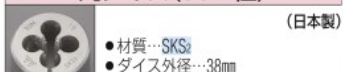

丸ダイス(25mm径)

●材質…SKS2  
●ダイス外径…25mm

Table with 3 columns: 品番, 呼び, 税抜価格. Lists various die models like EA829MK-2 to EA829MK-10D with their dimensions and prices.

丸ダイス(38mm径)

●材質…SKS2  
●ダイス外径…38mm

Table with 3 columns: 品番, 呼び, 税抜価格. Lists various die models like EA829ML-8 to EA829ML-16C with their dimensions and prices.

丸ダイス(50mm径)

●材質…SKS2  
●ダイス外径…50mm

Table with 3 columns: 品番, 呼び, 税抜価格. Lists various die models like EA829MM-6 to EA829MM-24C with their dimensions and prices.

丸ダイス(63mm径)

●材質…SKS2  
●ダイス外径…63mm

Table with 3 columns: 品番, 呼び, 税抜価格. Lists various die models like EA829MM-27 to EA829MM-30C with their dimensions and prices.