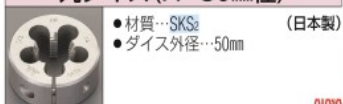

丸ダイス(左ねじ用・25mm径)

●材質…SKS2  
●ダイス外径…25mm

Table with 3 columns: 品番, 呼び, 税抜価格. Lists various left-hand thread die models like EA829MW-3 to EA829MW-10B with their dimensions and prices.

丸ダイス(左ねじ用・50mm径)

●材質…SKS2  
●ダイス外径…50mm

Table with 3 columns: 品番, 呼び, 税抜価格. Lists various left-hand thread die models like EA829MW-218 to EA829MW-224B with their dimensions and prices.

丸ダイス(左ねじ用・38mm径)

●材質…SKS2  
●ダイス外径…38mm

Table with 3 columns: 品番, 呼び, 税抜価格. Lists various left-hand thread die models like EA829MW-112 to EA829MW-116B with their dimensions and prices.

丸ダイス(PF・38mm径)

●材質…SKS2  
●ダイス外径…38mm

Table with 3 columns: 品番, 呼び, 税抜価格. Lists various PF die models like EA829MY-1 to EA829MY-3 with their dimensions and prices.

丸ダイス(PF・50mm径)

●材質…SKS2  
●ダイス外径…50mm

Table with 3 columns: 品番, 呼び, 税抜価格. Lists various PF die models like EA829MY-11 to EA829MY-12 with their dimensions and prices.