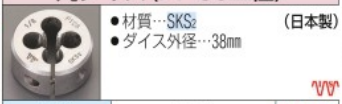

丸ダイス(PF・63mm径)

●材質…SKS2  
●ダイス外径…63mm

Table with 3 columns: 品番, 呼び, 税抜価格. Lists various PF die models like EA829MY-21 with their dimensions and prices.

丸ダイス(PS・38mm径)

●材質…SKS2  
●ダイス外径…38mm

Table with 3 columns: 品番, 呼び, 税抜価格. Lists various PS die models like EA829MY-101 to EA829MY-103 with their dimensions and prices.

丸ダイス(PS・50mm径)

●材質…SKS2  
●ダイス外径…50mm

Table with 3 columns: 品番, 呼び, 税抜価格. Lists various PS die models like EA829MY-111 to EA829MY-112 with their dimensions and prices.

丸ダイス(PS・63mm径)

●材質…SKS2  
●ダイス外径…63mm

Table with 3 columns: 品番, 呼び, 税抜価格. Lists various PS die models like EA829MY-121 with their dimensions and prices.

丸ダイス(PT・38mm径)

●材質…SKS2  
●ダイス外径…38mm

Table with 3 columns: 品番, 呼び, 税抜価格. Lists various PT die models like EA829MY-201 to EA829MY-203 with their dimensions and prices.