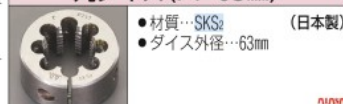

丸ダイス(PS・50mm径)

●材質…SKS2  
●ダイス外径…50mm

Table with 3 columns: 品番, 呼び, 税抜価格. Lists various PS die models like EA829MY-111 to EA829MY-112 with their dimensions and prices.

丸ダイス(PS・63mm径)

●材質…SKS2  
●ダイス外径…63mm

Table with 3 columns: 品番, 呼び, 税抜価格. Lists various PS die models like EA829MY-121 with their dimensions and prices.

丸ダイス(PT・38mm径)

●材質…SKS2  
●ダイス外径…38mm

Table with 3 columns: 品番, 呼び, 税抜価格. Lists various PT die models like EA829MY-201 to EA829MY-203 with their dimensions and prices.

丸ダイス(PT・50mm径)

●材質…SKS2  
●ダイス外径…50mm

Table with 3 columns: 品番, 呼び, 税抜価格. Lists various PT die models like EA829MY-211 to EA829MY-212 with their dimensions and prices.

丸ダイス(PT・63mm)

●材質…SKS2  
●ダイス外径…63mm