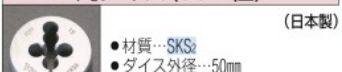

丸ダイス(25mm径)

●材質…SKS2  
●ダイス外径…25mm

Table with 3 columns: 品番, 呼び, 税抜価格. Lists various die models like EA829MK-2 to EA829MK-10D with their dimensions and prices.

丸ダイス(38mm径)

●材質…SKS2  
●ダイス外径…38mm

Table with 3 columns: 品番, 呼び, 税抜価格. Lists various die models like EA829ML-8 to EA829ML-16C with their dimensions and prices.

丸ダイス(50mm径)

●材質…SKS2  
●ダイス外径…50mm

Table with 3 columns: 品番, 呼び, 税抜価格. Lists various die models like EA829MM-6 to EA829MM-24C with their dimensions and prices.

丸ダイス(63mm径)

●材質…SKS2  
●ダイス外径…63mm

Table with 3 columns: 品番, 呼び, 税抜価格. Lists various die models like EA829MM-27 to EA829MM-30C with their dimensions and prices.