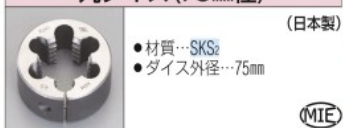

丸ダイス(25mm径)

●材質…SKS2  
●ダイス外径…25mm

Table with 3 columns: 品番, 呼び, 税抜価格. Lists various die models like EA829MK-2 to EA829MK-10D with their dimensions and prices.

丸ダイス(38mm径)

●材質…SKS2  
●ダイス外径…38mm

Table with 3 columns: 品番, 呼び, 税抜価格. Lists various die models like EA829ML-8 to EA829ML-16C with their dimensions and prices.

丸ダイス(50mm径)

●材質…SKS2  
●ダイス外径…50mm

Table with 3 columns: 品番, 呼び, 税抜価格. Lists various die models like EA829MM-6 to EA829MM-24C with their dimensions and prices.

丸ダイス(63mm径)

●材質…SKS2  
●ダイス外径…63mm

Table with 3 columns: 品番, 呼び, 税抜価格. Lists various die models like EA829MM-27 to EA829MM-30C with their dimensions and prices.

丸ダイス(100mm径)

●材質…SKS2  
●ダイス外径…100mm

Table with 3 columns: 品番, 呼び, 税抜価格. Lists various die models like EA829MM-55B to EA829MM-65B with their dimensions and prices.

丸ダイス(75mm径)

●材質…SKS2  
●ダイス外径…75mm

Table with 3 columns: 品番, 呼び, 税抜価格. Lists various die models like EA829MM-42 to EA829MM-52B with their dimensions and prices.