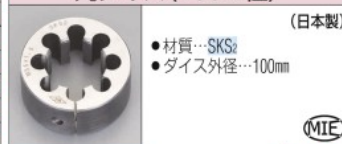

丸ダイス(25mm径)

●材質…SKS2  
●ダイス外径…25mm

Table with 3 columns: 品番, 呼び, 税抜価格. Lists various die models like EA829MK-2 to EA829MK-10D with their dimensions and prices.

丸ダイス(38mm径)

●材質…SKS2  
●ダイス外径…38mm

Table with 3 columns: 品番, 呼び, 税抜価格. Lists various die models like EA829ML-8 to EA829ML-16C with their dimensions and prices.

丸ダイス(50mm径)

●材質…SKS2  
●ダイス外径…50mm

Table with 3 columns: 品番, 呼び, 税抜価格. Lists various die models like EA829MM-6 to EA829MM-24C with their dimensions and prices.

丸ダイス(63mm径)

●材質…SKS2  
●ダイス外径…63mm

Table with 3 columns: 品番, 呼び, 税抜価格. Lists various die models like EA829MM-27 to EA829MM-30C with their dimensions and prices.

丸ダイス(100mm径)

●材質…SKS2  
●ダイス外径…100mm

Table with 3 columns: 品番, 呼び, 税抜価格. Lists various die models like EA829MM-55B to EA829MM-65B with their dimensions and prices.

丸ダイス(75mm径)

●材質…SKS2  
●ダイス外径…75mm

Table with 3 columns: 品番, 呼び, 税抜価格. Lists various die models like EA829MM-42 to EA829MM-52B with their dimensions and prices.

丸ダイス(左ねじ用・25mm径)

●材質…SKS2  
●ダイス外径…25mm

Table with 3 columns: 品番, 呼び, 税抜価格. Lists various left-hand thread die models like EA829MW-3 to EA829MW-10B with their dimensions and prices.

丸ダイス(左ねじ用・50mm径)

●材質…SKS2  
●ダイス外径…50mm