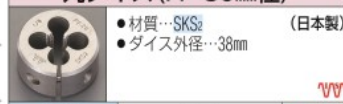

Table with 3 columns: 品番, 呼び, 税抜価格. Lists various left-hand thread die models like EA829MW-218 to EA829MW-224B with their dimensions and prices.

丸ダイス(左ねじ用・38mm径)

●材質…SKS2  
●ダイス外径…38mm

Table with 3 columns: 品番, 呼び, 税抜価格. Lists various left-hand thread die models like EA829MW-112 to EA829MW-116B with their dimensions and prices.

丸ダイス(PF・38mm径)

●材質…SKS2  
●ダイス外径…38mm

Table with 3 columns: 品番, 呼び, 税抜価格. Lists various PF die models like EA829MY-1 to EA829MY-3 with their dimensions and prices.

丸ダイス(PF・50mm径)

●材質…SKS2  
●ダイス外径…50mm

Table with 3 columns: 品番, 呼び, 税抜価格. Lists various PF die models like EA829MY-11 to EA829MY-12 with their dimensions and prices.