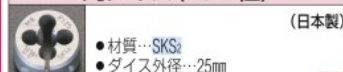

丸ダイス(25mm径)

●材質…SKS2  
●ダイス外径…25mm

Table with 3 columns: 品番, 呼び, 税抜価格. Lists various die models like EA829MK-2 to EA829MK-10D with their dimensions and prices.

丸ダイス(38mm径)

●材質…SKS2  
●ダイス外径…38mm

Table with 3 columns: 品番, 呼び, 税抜価格. Lists various die models like EA829ML-8 to EA829ML-16C with their dimensions and prices.

丸ダイス(50mm径)

●材質…SKS2  
●ダイス外径…50mm

Table with 3 columns: 品番, 呼び, 税抜価格. Lists various die models like EA829MM-6 to EA829MM-24C with their dimensions and prices.

丸ダイス(63mm径)

●材質…SKS2  
●ダイス外径…63mm

Table with 3 columns: 品番, 呼び, 税抜価格. Lists various die models like EA829MM-27 to EA829MM-30C with their dimensions and prices.