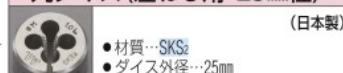

丸ダイス(50mm径)

●材質…SKS2  
●ダイス外径…50mm

Table with 3 columns: 品番, 呼び, 税抜価格. Lists various die models like EA829MM-6 to EA829MM-24C with their dimensions and prices.

丸ダイス(63mm径)

●材質…SKS2  
●ダイス外径…63mm

Table with 3 columns: 品番, 呼び, 税抜価格. Lists various die models like EA829MM-27 to EA829MM-30C with their dimensions and prices.

丸ダイス(100mm径)

●材質…SKS2  
●ダイス外径…100mm

Table with 3 columns: 品番, 呼び, 税抜価格. Lists various die models like EA829MM-55B to EA829MM-65B with their dimensions and prices.

丸ダイス(75mm径)

●材質…SKS2  
●ダイス外径…75mm

Table with 3 columns: 品番, 呼び, 税抜価格. Lists various die models like EA829MM-42 to EA829MM-52B with their dimensions and prices.

丸ダイス(左ねじ用・25mm径)

●材質…SKS2  
●ダイス外径…25mm

Table with 3 columns: 品番, 呼び, 税抜価格. Lists various left-hand thread die models like EA829MW-3 to EA829MW-10B with their dimensions and prices.

丸ダイス(左ねじ用・50mm径)

●材質…SKS2  
●ダイス外径…50mm

Table with 3 columns: 品番, 呼び, 税抜価格. Lists various left-hand thread die models like EA829MW-218 to EA829MW-224B with their dimensions and prices.

丸ダイス(左ねじ用・38mm径)

●材質…SKS2  
●ダイス外径…38mm

Table with 3 columns: 品番, 呼び, 税抜価格. Lists various left-hand thread die models like EA829MW-112 to EA829MW-116B with their dimensions and prices.