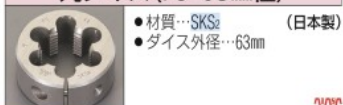

Table with 3 columns: 品番, 呼び, 税抜価格. Lists various left-hand thread die models like EA829MW-218 to EA829MW-224B with their dimensions and prices.

丸ダイス(左ねじ用・38mm径)

●材質…SKS2  
●ダイス外径…38mm

Table with 3 columns: 品番, 呼び, 税抜価格. Lists various left-hand thread die models like EA829MW-112 to EA829MW-116B with their dimensions and prices.

丸ダイス(PF・38mm径)

●材質…SKS2  
●ダイス外径…38mm

Table with 3 columns: 品番, 呼び, 税抜価格. Lists various PF die models like EA829MY-1 to EA829MY-3 with their dimensions and prices.

丸ダイス(PF・50mm径)

●材質…SKS2  
●ダイス外径…50mm

Table with 3 columns: 品番, 呼び, 税抜価格. Lists various PF die models like EA829MY-11 to EA829MY-12 with their dimensions and prices.

丸ダイス(PF・63mm径)

●材質…SKS2  
●ダイス外径…63mm

Table with 3 columns: 品番, 呼び, 税抜価格. Lists various PF die models like EA829MY-21 with their dimensions and prices.

丸ダイス(PS・38mm径)

●材質…SKS2  
●ダイス外径…38mm

Table with 3 columns: 品番, 呼び, 税抜価格. Lists various PS die models like EA829MY-101 to EA829MY-103 with their dimensions and prices.

丸ダイス(PS・50mm径)

●材質…SKS2  
●ダイス外径…50mm

Table with 3 columns: 品番, 呼び, 税抜価格. Lists various PS die models like EA829MY-111 to EA829MY-112 with their dimensions and prices.

丸ダイス(PS・63mm径)

●材質…SKS2  
●ダイス外径…63mm