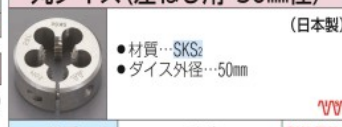

丸ダイス(50mm径)

●材質…SKS2  
●ダイス外径…50mm

Table with 3 columns: 品番, 呼び, 税抜価格. Lists various die models like EA829MM-6 to EA829MM-24C with their dimensions and prices.

丸ダイス(63mm径)

●材質…SKS2  
●ダイス外径…63mm

Table with 3 columns: 品番, 呼び, 税抜価格. Lists various die models like EA829MM-27 to EA829MM-30C with their dimensions and prices.

丸ダイス(100mm径)

●材質…SKS2  
●ダイス外径…100mm

Table with 3 columns: 品番, 呼び, 税抜価格. Lists various die models like EA829MM-55B to EA829MM-65B with their dimensions and prices.

丸ダイス(75mm径)

●材質…SKS2  
●ダイス外径…75mm

Table with 3 columns: 品番, 呼び, 税抜価格. Lists various die models like EA829MM-42 to EA829MM-52B with their dimensions and prices.

丸ダイス(左ねじ用・25mm径)

●材質…SKS2  
●ダイス外径…25mm

Table with 3 columns: 品番, 呼び, 税抜価格. Lists various left-hand thread die models like EA829MW-3 to EA829MW-10B with their dimensions and prices.

丸ダイス(左ねじ用・50mm径)

●材質…SKS2  
●ダイス外径…50mm

Table with 3 columns: 品番, 呼び, 税抜価格. Lists various left-hand thread die models like EA829MW-218 to EA829MW-224B with their dimensions and prices.

丸ダイス(左ねじ用・38mm径)

●材質…SKS2  
●ダイス外径…38mm

Table with 3 columns: 品番, 呼び, 税抜価格. Lists various left-hand thread die models like EA829MW-112 to EA829MW-116B with their dimensions and prices.