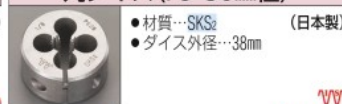

Table with 3 columns: 品番, 呼び, 税抜価格. Lists various left-hand thread die models like EA829MW-218 to EA829MW-224B with their dimensions and prices.

丸ダイス(左ねじ用・38mm径)

●材質…SKS2  
●ダイス外径…38mm

Table with 3 columns: 品番, 呼び, 税抜価格. Lists various left-hand thread die models like EA829MW-112 to EA829MW-116B with their dimensions and prices.

丸ダイス(PF・38mm径)

●材質…SKS2  
●ダイス外径…38mm

Table with 3 columns: 品番, 呼び, 税抜価格. Lists various PF die models like EA829MY-1 to EA829MY-3 with their dimensions and prices.

丸ダイス(PF・50mm径)

●材質…SKS2  
●ダイス外径…50mm

Table with 3 columns: 品番, 呼び, 税抜価格. Lists various PF die models like EA829MY-11 to EA829MY-12 with their dimensions and prices.

丸ダイス(PF・63mm径)

●材質…SKS2  
●ダイス外径…63mm

Table with 3 columns: 品番, 呼び, 税抜価格. Lists various PF die models like EA829MY-21 with their dimensions and prices.

丸ダイス(PS・38mm径)

●材質…SKS2  
●ダイス外径…38mm

Table with 3 columns: 品番, 呼び, 税抜価格. Lists various PS die models like EA829MY-101 to EA829MY-103 with their dimensions and prices.