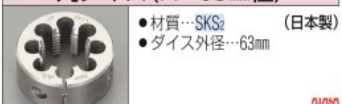

Table with 3 columns: 品番, 呼び, 税抜価格. Lists various left-hand thread die models like EA829MW-218 to EA829MW-224B with their dimensions and prices.

丸ダイス(左ねじ用・38mm径)

●材質…SKS2  
●ダイス外径…38mm

Table with 3 columns: 品番, 呼び, 税抜価格. Lists various left-hand thread die models like EA829MW-112 to EA829MW-116B with their dimensions and prices.

丸ダイス(PF・38mm径)

●材質…SKS2  
●ダイス外径…38mm

Table with 3 columns: 品番, 呼び, 税抜価格. Lists various PF die models like EA829MY-1 to EA829MY-3 with their dimensions and prices.

丸ダイス(PF・50mm径)

●材質…SKS2  
●ダイス外径…50mm

Table with 3 columns: 品番, 呼び, 税抜価格. Lists various PF die models like EA829MY-11 to EA829MY-12 with their dimensions and prices.

丸ダイス(PF・63mm径)

●材質…SKS2  
●ダイス外径…63mm

Table with 3 columns: 品番, 呼び, 税抜価格. Lists various PF die models like EA829MY-21 with their dimensions and prices.

丸ダイス(PS・38mm径)

●材質…SKS2  
●ダイス外径…38mm

Table with 3 columns: 品番, 呼び, 税抜価格. Lists various PS die models like EA829MY-101 to EA829MY-103 with their dimensions and prices.

丸ダイス(PS・50mm径)

●材質…SKS2  
●ダイス外径…50mm

Table with 3 columns: 品番, 呼び, 税抜価格. Lists various PS die models like EA829MY-111 to EA829MY-112 with their dimensions and prices.

丸ダイス(PS・63mm径)

●材質…SKS2  
●ダイス外径…63mm