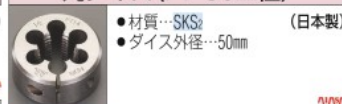

丸ダイス(PS・50mm径)

●材質…SKS2  
●ダイス外径…50mm

Table with 3 columns: 品番, 呼び, 税抜価格. Lists various PS die models like EA829MY-111 to EA829MY-112 with their dimensions and prices.

丸ダイス(PS・63mm径)

●材質…SKS2  
●ダイス外径…63mm

Table with 3 columns: 品番, 呼び, 税抜価格. Lists various PS die models like EA829MY-121 with their dimensions and prices.

丸ダイス(PT・38mm径)

●材質…SKS2  
●ダイス外径…38mm

Table with 3 columns: 品番, 呼び, 税抜価格. Lists various PT die models like EA829MY-201 to EA829MY-203 with their dimensions and prices.

丸ダイス(PT・50mm径)

●材質…SKS2  
●ダイス外径…50mm

Table with 3 columns: 品番, 呼び, 税抜価格. Lists various PT die models like EA829MY-211 to EA829MY-212 with their dimensions and prices.

丸ダイス(PT・63mm)

●材質…SKS2  
●ダイス外径…63mm