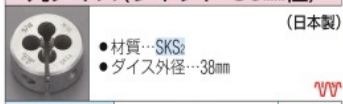

Table with 3 columns: 品番, 呼び, 税抜価格. Lists various PS die models like EA829MY-121 with their dimensions and prices.

丸ダイス(PT・38mm径)

●材質…SKS2  
●ダイス外径…38mm

Table with 3 columns: 品番, 呼び, 税抜価格. Lists various PT die models like EA829MY-201 to EA829MY-203 with their dimensions and prices.

丸ダイス(PT・50mm径)

●材質…SKS2  
●ダイス外径…50mm

Table with 3 columns: 品番, 呼び, 税抜価格. Lists various PT die models like EA829MY-211 to EA829MY-212 with their dimensions and prices.

丸ダイス(PT・63mm)

●材質…SKS2  
●ダイス外径…63mm

Table with 3 columns: 品番, 呼び, 税抜価格. Lists various PT die models like EA829MY-221 with their dimensions and prices.

丸ダイス(ウィット・38mm径)

●材質…SKS2  
●ダイス外径…38mm

Table with 3 columns: 品番, 呼び, 税抜価格. Lists various Whit die models like EA829MR-31 to EA829MR-38 with their dimensions and prices.