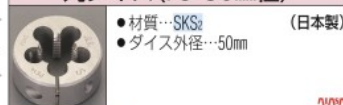

丸ダイス(PF・38mm径)

●材質…SKS2  
●ダイス外径…38mm

Table with 3 columns: 品番, 呼び, 税抜価格. Lists various PF die models like EA829MY-1 to EA829MY-3 with their dimensions and prices.

丸ダイス(PF・50mm径)

●材質…SKS2  
●ダイス外径…50mm

Table with 3 columns: 品番, 呼び, 税抜価格. Lists various PF die models like EA829MY-11 to EA829MY-12 with their dimensions and prices.

丸ダイス(PF・63mm径)

●材質…SKS2  
●ダイス外径…63mm

Table with 3 columns: 品番, 呼び, 税抜価格. Lists various PF die models like EA829MY-21 with their dimensions and prices.

丸ダイス(PS・38mm径)

●材質…SKS2  
●ダイス外径…38mm

Table with 3 columns: 品番, 呼び, 税抜価格. Lists various PS die models like EA829MY-101 to EA829MY-103 with their dimensions and prices.

丸ダイス(PS・50mm径)

●材質…SKS2  
●ダイス外径…50mm

Table with 3 columns: 品番, 呼び, 税抜価格. Lists various PS die models like EA829MY-111 to EA829MY-112 with their dimensions and prices.

丸ダイス(PS・63mm径)

●材質…SKS2  
●ダイス外径…63mm