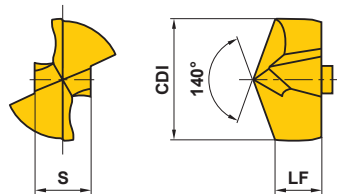

インサート

呼び記号	在庫		寸法 (mm)			対応ホルダ
	VP15TF	VP10H	CDI	LF	S	
STAWN1000TH	●	□	10.0	3.8	4.6	STAWSS1000S16 STAWSN1000S16 STAWMN1000S16 STAWLN1000S16
STAWN1010TH	●	□	10.1	3.8	4.6	
STAWN1020TH	●	□	10.2	3.8	4.6	
STAWN1030TH	●	□	10.3	3.8	4.6	
STAWN1040TH	●	□	10.4	3.8	4.6	
STAWN1050TH	●	□	10.5	4.0	4.8	STAWSS1050S16 STAWSN1050S16 STAWMN1050S16 STAWLN1050S16
STAWN1060TH	●	□	10.6	4.0	4.8	
STAWN1070TH	●	□	10.7	4.0	4.8	
STAWN1080TH	●	□	10.8	4.0	4.8	
STAWN1090TH	●	□	10.9	4.0	4.8	
STAWN1100TH	●	□	11.0	4.2	5.1	STAWSS1100S16 STAWSN1100S16 STAWMN1100S16 STAWLN1100S16
STAWN1110TH	●	□	11.1	4.2	5.1	
STAWN1120TH	●	□	11.2	4.2	5.1	
STAWN1130TH	●	□	11.3	4.2	5.1	
STAWN1140TH	●	□	11.4	4.2	5.1	
STAWN1150TH	●	□	11.5	4.4	5.3	STAWSS1150S16 STAWSN1150S16 STAWMN1150S16 STAWLN1150S16
STAWN1160TH	●	□	11.6	4.4	5.3	
STAWN1170TH	●	□	11.7	4.4	5.3	
STAWN1180TH	●	□	11.8	4.4	5.3	
STAWN1190TH	●	□	11.9	4.4	5.3	
STAWN1200TH	●	□	12.0	4.6	5.5	STAWSS1200S16 STAWSN1200S16 STAWMN1200S16 STAWLN1200S16
STAWN1210TH	●	□	12.1	4.6	5.5	
STAWN1220TH	●	□	12.2	4.6	5.5	
STAWN1230TH	●	□	12.3	4.6	5.5	
STAWN1240TH	●	□	12.4	4.6	5.5	
STAWN1250TH	●	□	12.5	4.8	5.8	STAWSS1250S16 STAWSN1250S16 STAWMN1250S16 STAWLN1250S16
STAWN1260TH	●	□	12.6	4.8	5.8	
STAWN1270TH	●	□	12.7	4.8	5.8	
STAWN1280TH	●	□	12.8	4.8	5.8	
STAWN1290TH	●	□	12.9	4.8	5.8	
STAWN1300TH	●	□	13.0	4.9	6.0	STAWSS1300S16 STAWSN1300S16 STAWMN1300S16 STAWLN1300S16
STAWN1310TH	●	□	13.1	4.9	6.0	
STAWN1320TH	●	□	13.2	4.9	6.0	
STAWN1330TH	●	□	13.3	4.9	6.0	
STAWN1340TH	●	□	13.4	4.9	6.0	
STAWN1350TH	●	□	13.5	5.1	6.2	STAWSS1350S16 STAWSN1350S16 STAWMN1350S16 STAWLN1350S16
STAWN1360TH	●	□	13.6	5.1	6.2	
STAWN1370TH	●	□	13.7	5.1	6.2	
STAWN1380TH	●	□	13.8	5.1	6.2	
STAWN1390TH	●	□	13.9	5.1	6.2	