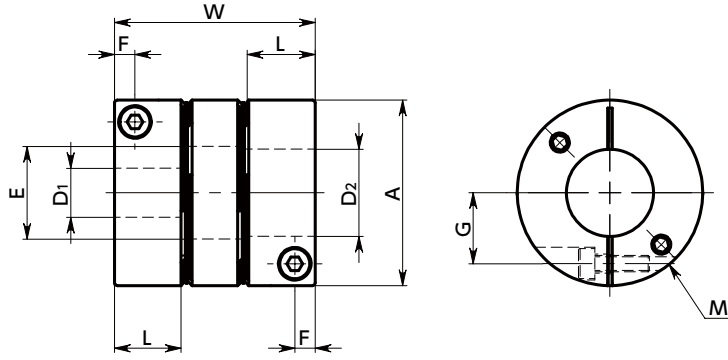

# XHW-C/XHW-C-L フレキシブルカップリング - ディスクタイプ

WEB 選定ナビ WEB CAD Download パックラッシュ0 高トルク 高剛性

XHW-C

XHW-C-L

外径φ15

## 寸法・価格

単位: mm

品番	価格(円)	A	L	W	E	F	G	M	ねじ締めつけトルク (N・m)
XHW-15C	4,340	15	7.5	21.8	6.3	2.1	5	M2	0.45
XHW-19C	3,530	19	9.2	25.7	8.5	2.6	7	M2	0.5
XHW-25C	3,720	25	11	32.2	12.5	3.3	9.25	M2.5	1
XHW-27C	3,740	27	11	32.2	14.5	3.3	10.25	M2.5	1
XHW-34C	4,310	34	12.5	36.8	16.5	3.75	13	M3	1.5
XHW-39C	5,000	39	15.5	46.6	20.5	4.5	14.5	M4	3.5
XHW-44C	6,040	44	15.5	46.6	22.5	4.5	17	M4	3.5
XHW-56C	7,270	56	20.5	61.2	28.5	6	21	M5	8
XHW-64C	11,200	64	24	74.4	36	7	24	M6	13
XHW-79C	15,800	79	30	97.2	43	8.75	29	M8	28
XHW-98C	26,600	98	32	104	51	8.7	38	M8	28
XHW-19C-L	4,070	19	9.2	34	8.5	2.6	7	M2	0.5
XHW-25C-L	4,270	25	11	42	12.5	3.3	9.25	M2.5	1
XHW-27C-L	4,310	27	11	42	14.5	3.3	10.25	M2.5	1
XHW-34C-L	4,950	34	12.5	44	16.5	3.75	13	M3	1.5
XHW-39C-L	5,760	39	15.5	55	20.5	4.5	14.5	M4	3.5

品番	標準軸穴径 D1・D2																												
	3	4	5	6	6.35	8	9.525	10	11	12	14	15	16	17	18	19	20	22	24	25	28	30	32	35	38	40	42	45	50
XHW-15C	●	●	●	●																									
XHW-19C	●	●	●	●	●	●																							
XHW-25C		●	●	●	●	●	●	●	●	●																			
XHW-27C		●	●	●	●	●	●	●	●	●	●																		
XHW-34C			●	●	●	●	●	●	●	●	●	●	●																
XHW-39C				●	●	●	●	●	●	●	●	●	●	●	●	●	●	●											
XHW-44C					●	●	●	●	●	●	●	●	●	●	●	●	●	●	●										
XHW-56C						●	●	●	●	●	●	●	●	●	●	●	●	●	●	●	●	●							
XHW-64C							●	●	●	●	●	●	●	●	●	●	●	●	●	●	●	●	●	●	●	●	●	●	●
XHW-79C								●	●	●	●	●	●	●	●	●	●	●	●	●	●	●	●	●	●	●	●	●	●
XHW-98C									●	●	●	●	●	●	●	●	●	●	●	●	●	●	●	●	●	●	●	●	●
XHW-19C-L	●	●	●	●	●	●																							
XHW-25C-L		●	●	●	●	●	●	●	●	●	●																		
XHW-27C-L		●	●	●	●	●	●	●	●	●	●	●																	
XHW-34C-L			●	●	●	●	●	●	●	●	●	●	●	●															
XHW-39C-L				●	●	●	●	●	●	●	●	●	●	●	●	●	●	●	●	●	●	●	●	●	●	●	●	●	●