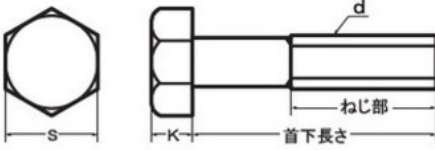

鉄 カットボルト ウィット

B0000009

鉄

単位：mm

| ねじ呼び (d) | 山数 | 頭寸法 | | | |
|-------------|----|-------|------|-------|------|
| | | 平径(S) | | 厚さ(k) | |
| W1/4 | 20 | 10 | | 4.5 | |
| | | 0 | -0.6 | 0 | -0.6 |
| W5/16 | 18 | 14 | | 5.5 | |
| | | 0 | -0.7 | 0 | -0.6 |
| W3/8 | 16 | 17 | | 6 | |
| | | 0 | -0.7 | 0 | -0.8 |
| W1/2 | 12 | 21 | | 9 | |
| | | 0 | -0.8 | 0 | -0.8 |
| W5/8 | 11 | 26 | | 11 | |
| | | 0 | -0.8 | 0 | -0.8 |
| W3/4 | 10 | 32 | | 13 | |
| | | 0 | -0.8 | 0 | -0.9 |
| W7/8 | 9 | 35 | | 15 | |
| | | 0 | -1 | 0 | -0.9 |

| 3/8 | | | | | |
|-----|--------|----|-----|-------|----|
| 長さ | 入り数 | 生地 | ユテロ | クロメイト | ドブ |
| 20 | 1600×1 | ● | ● | ● | ● |
| 25 | 1500×1 | ● | ● | ● | ● |
| 32 | 1200×1 | ● | ● | ● | ● |
| 38 | 1000×1 | ● | ● | ● | ● |
| 45 | 1×900 | ● | ● | ● | ● |
| 50 | 1×800 | ● | ● | ● | ● |
| 55 | 1×800 | ● | ● | ● | ● |
| 60 | 1×700 | ● | ● | ● | ● |
| 65 | 1×650 | ● | ● | ● | ● |
| 70 | 1×600 | ● | ● | ● | ● |
| 75 | 1×550 | ● | ● | ● | ● |
| 80 | 1×450 | ● | ● | ● | ● |
| 85 | 1×450 | ● | ● | ● | ● |
| 90 | 1×450 | ● | ● | ● | ● |
| 100 | 1×400 | ● | ● | ● | ● |
| 115 | 1×400 | ● | ● | ● | ● |
| 125 | 1×350 | ● | ● | ● | ● |
| 140 | 1×300 | ● | ● | ● | ● |
| 150 | 1×300 | ● | ● | ● | ● |
| 165 | 1×250 | ● | ● | ● | ● |
| 180 | 1×250 | ● | ● | ● | ● |
| 195 | 1×200 | ● | ● | ● | ● |
| 210 | 1×200 | ● | ● | ● | ● |
| 225 | 1×200 | ● | ● | ● | ● |
| 240 | 1×200 | ● | ● | ● | ● |
| 255 | 1×150 | ● | ● | ● | ● |
| 270 | 1×150 | ● | ● | ● | ● |
| 285 | 1×150 | ● | ● | ● | ● |
| 300 | 1×150 | ● | ● | ● | ● |