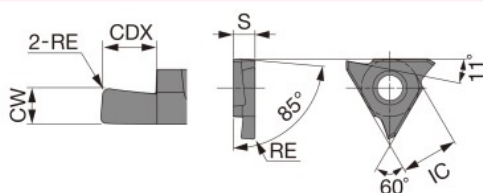

GBR/L43

本図は右勝手(R)を示す。

形番	CW±0.025	RE	コーティング		サーメット		超硬		CDX	IC	S
			AH710		NS9530		KS05F				
			R	L	R	L	R	L			
GBR/L43125	1.25	0.2	●	●	●		●		2	12.7	4.76
GBR/L43145	1.45	0.2	●	●	●		●		2	12.7	4.76
GBR/L43150	1.5	0.2	●	●	●	●	●		3.5	12.7	4.76
GBR/L43175	1.75	0.2	●	●	●	●	●		3.5	12.7	4.76
GBR/L43185	1.85	0.2	●	●	●	●	●		3.5	12.7	4.76
GBR/L43200	2	0.2	●	●	●	●	●		3.5	12.7	4.76
GBR/L43230	2.3	0.2	●	●	●	●	●		3.5	12.7	4.76
GBR/L43250	2.5	0.3	●	●	●		●		5	12.7	4.76
GBR/L43265	2.65	0.3	●	●	●		●		5	12.7	4.76
GBR/L43280	2.8	0.3	●	●	●		●		5	12.7	4.76
GBR/L43300	3	0.3	●	●	●		●		5	12.7	4.76
GBR/L43330	3.3	0.3	●	●	●		●		5	12.7	4.76
GBR/L43350	3.5	0.3	●	●	●		●		5	12.7	4.76
GBR/L43400	4	0.4	●	●	●		●		5	12.7	4.76
GBR/L43430	4.3	0.4	●	●	●		●		5	12.7	4.76
GBR/L43450	4.5	0.4	●	●	●		●		5	12.7	4.76

●：設定アイテム