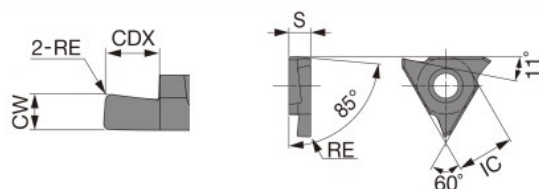

適合インサート

GBR/L32

本図は右勝手(R)を示す。

| 形番 | CW±0.025 | RE | コーティング | | サーメット | | 超硬 | | CDX | IC | S |
|------------|----------|------|--------|---|--------|---|-------|---|-----|-------|------|
| | | | AH710 | | NS9530 | | KS05F | | | | |
| | | | R | L | R | L | R | L | | | |
| GBR/L32033 | 0.33 | 0.03 | ● | ● | ● | | ● | | 0.8 | 9.525 | 3.18 |
| GBR/L32050 | 0.5 | 0.05 | ● | ● | ● | | ● | | 1.2 | 9.525 | 3.18 |
| GBR/L32075 | 0.75 | 0.05 | ● | ● | ● | ● | ● | | 2 | 9.525 | 3.18 |
| GBR/L32095 | 0.95 | 0.05 | ● | ● | ● | ● | ● | | 2 | 9.525 | 3.18 |
| GBR/L32100 | 1 | 0.05 | ● | ● | ● | ● | ● | | 2 | 9.525 | 3.18 |
| GBR/L32125 | 1.25 | 0.2 | ● | ● | ● | ● | ● | | 2 | 9.525 | 3.18 |
| GBR/L32145 | 1.45 | 0.2 | ● | ● | ● | | ● | | 2 | 9.525 | 3.18 |
| GBR/L32150 | 1.5 | 0.2 | ● | ● | ● | | ● | | 2 | 9.525 | 3.18 |
| GBR/L32200 | 2 | 0.2 | ● | ● | ● | | ● | | 2.5 | 9.525 | 3.18 |
| GBR/L32250 | 2.5 | 0.2 | ● | ● | ● | | ● | | 2.5 | 9.525 | 3.18 |