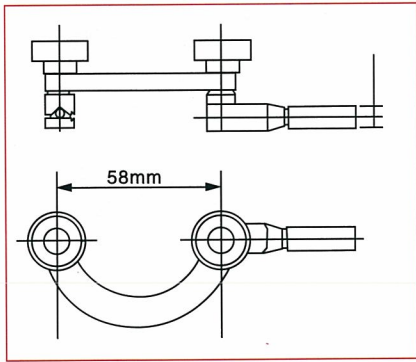

63600 INDICATOR ACCESSORY SERIES / 指示器附件

63605 CENTRING HOLDER

63610 CLAMPING HOLDER