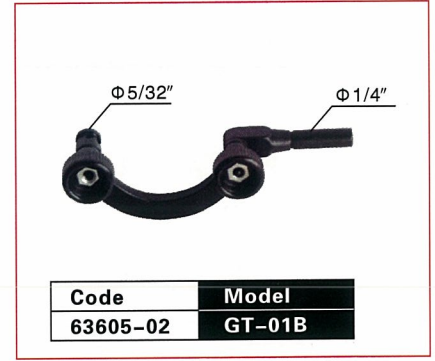

63600 INDICATOR ACCESSORY SERIES / 指示器附件

63605 CENTRING HOLDER

63610 CLAMPING HOLDER